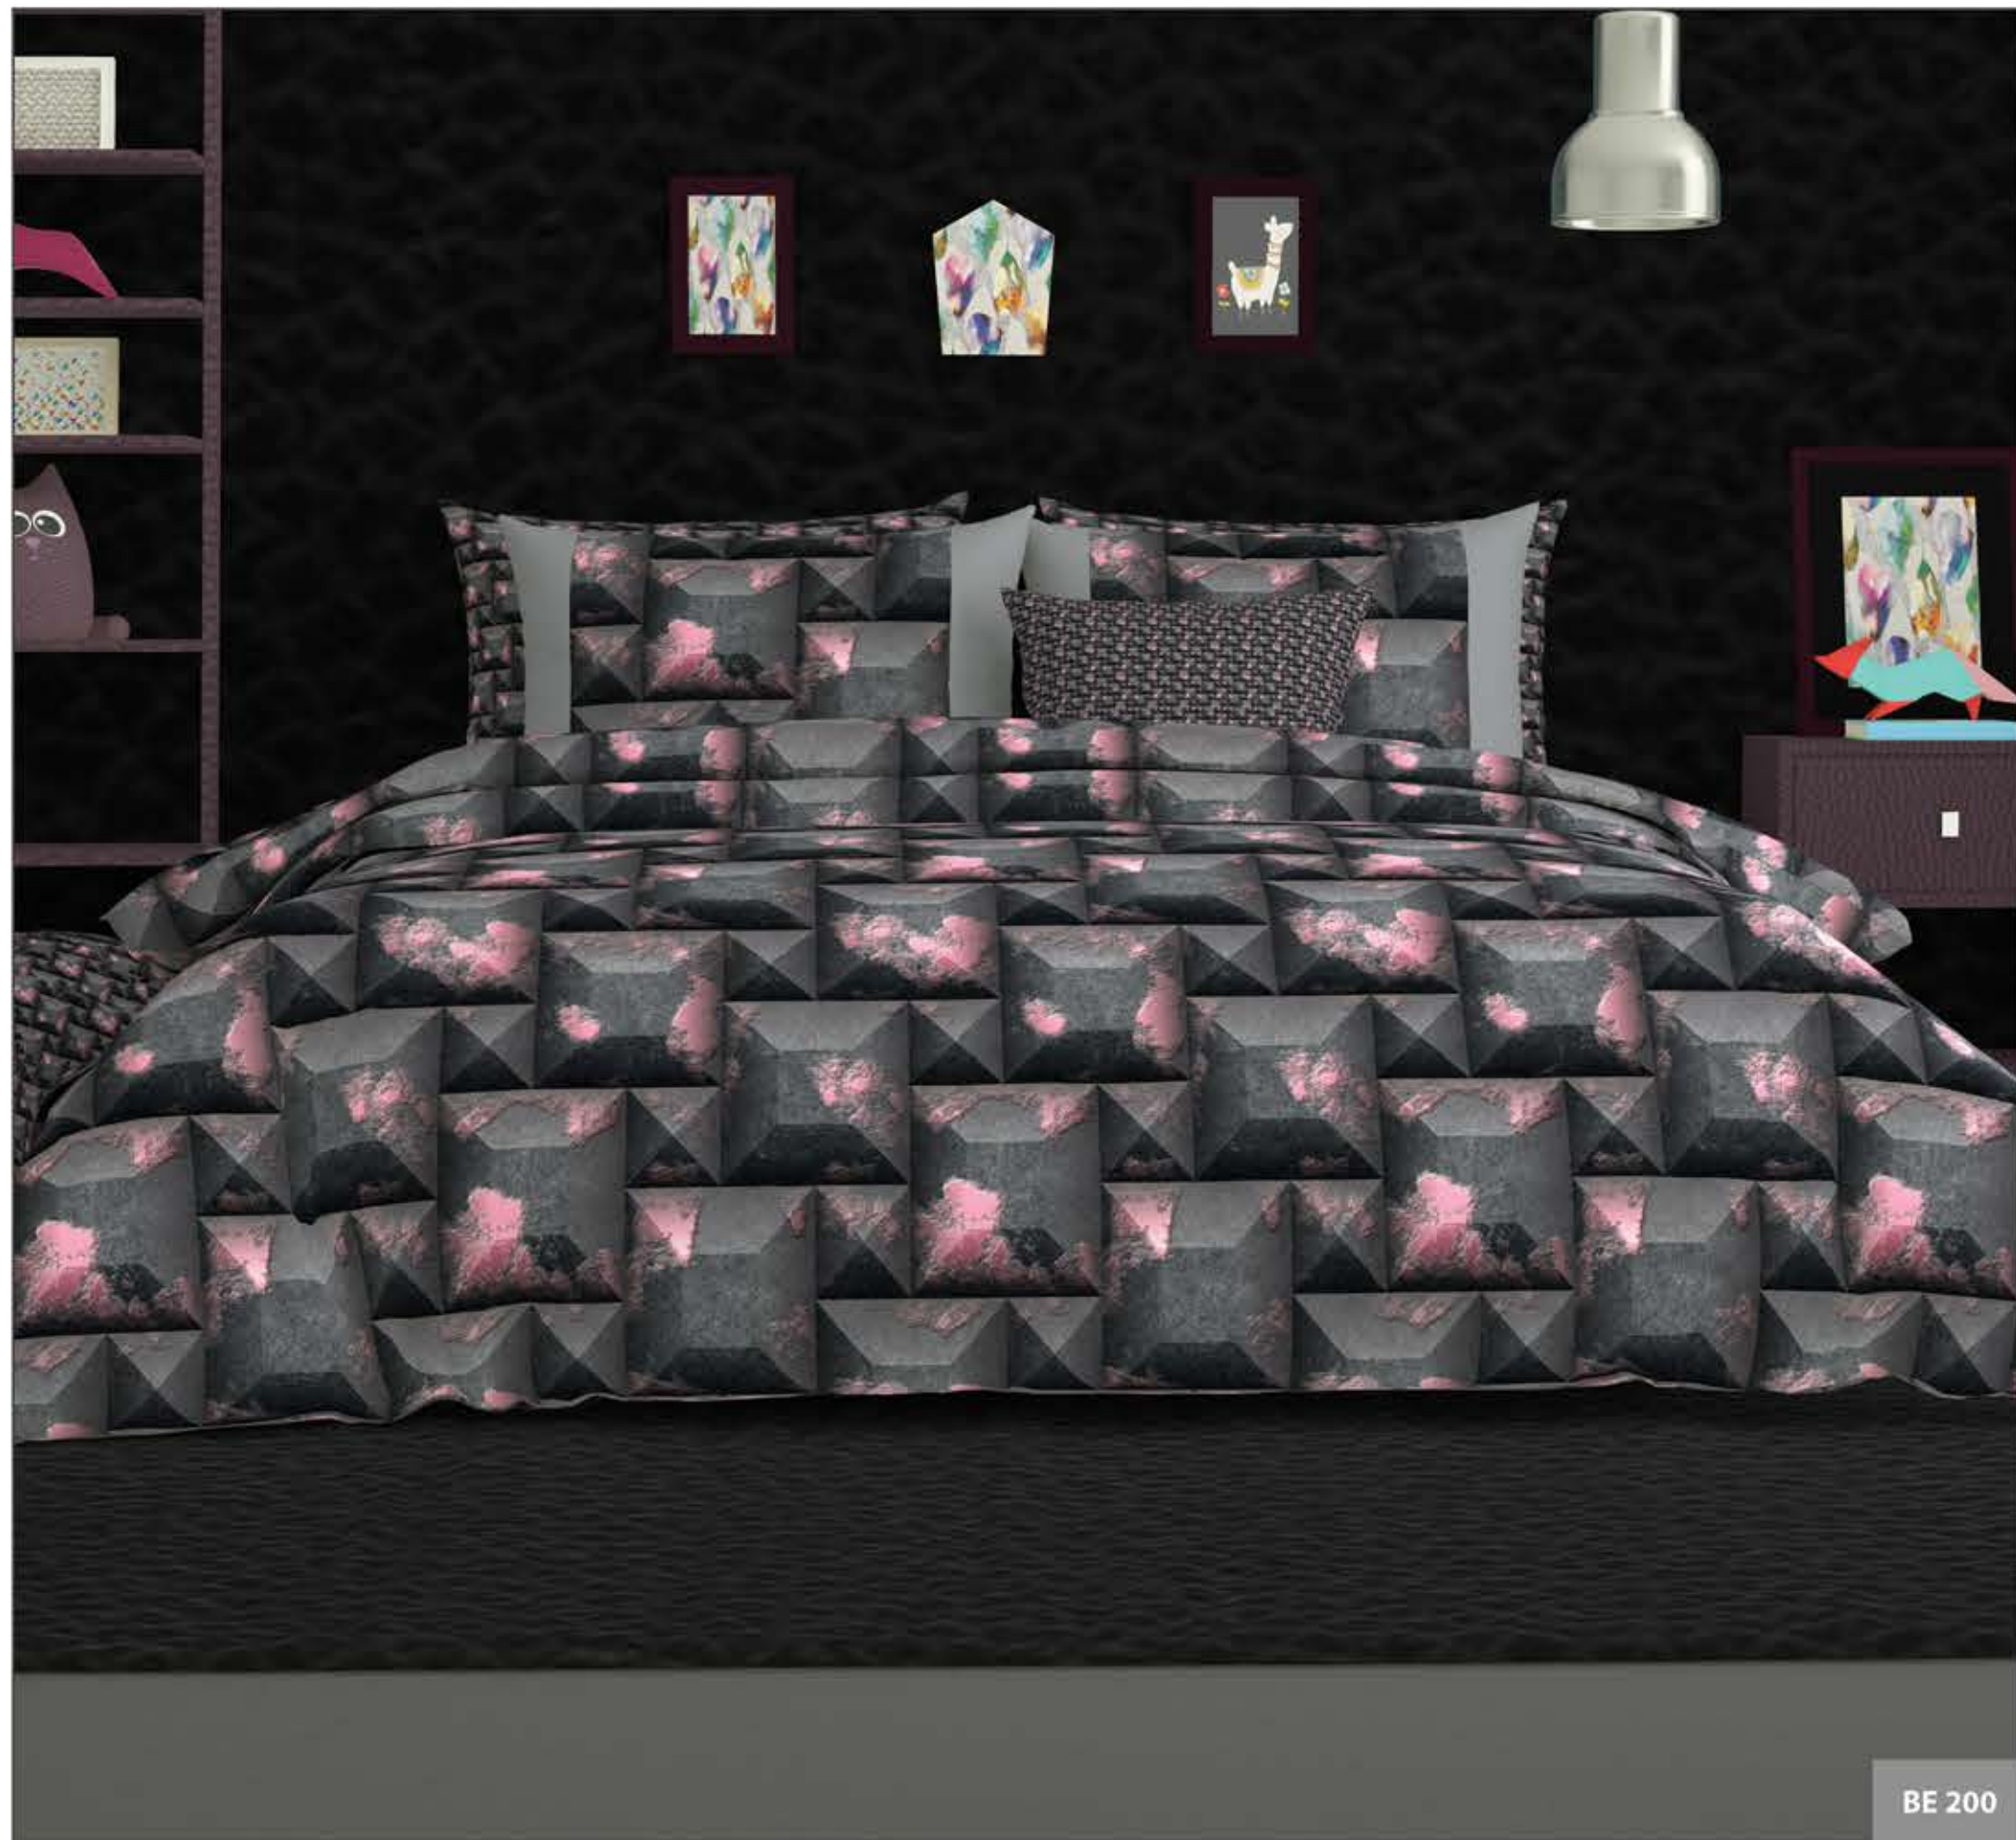

BE 200

Available in size :
One King Bed Sheet : 274cm x 274cm
Two Pillow Covers : 46cm x 68cm

MRP : Rs.3299/-