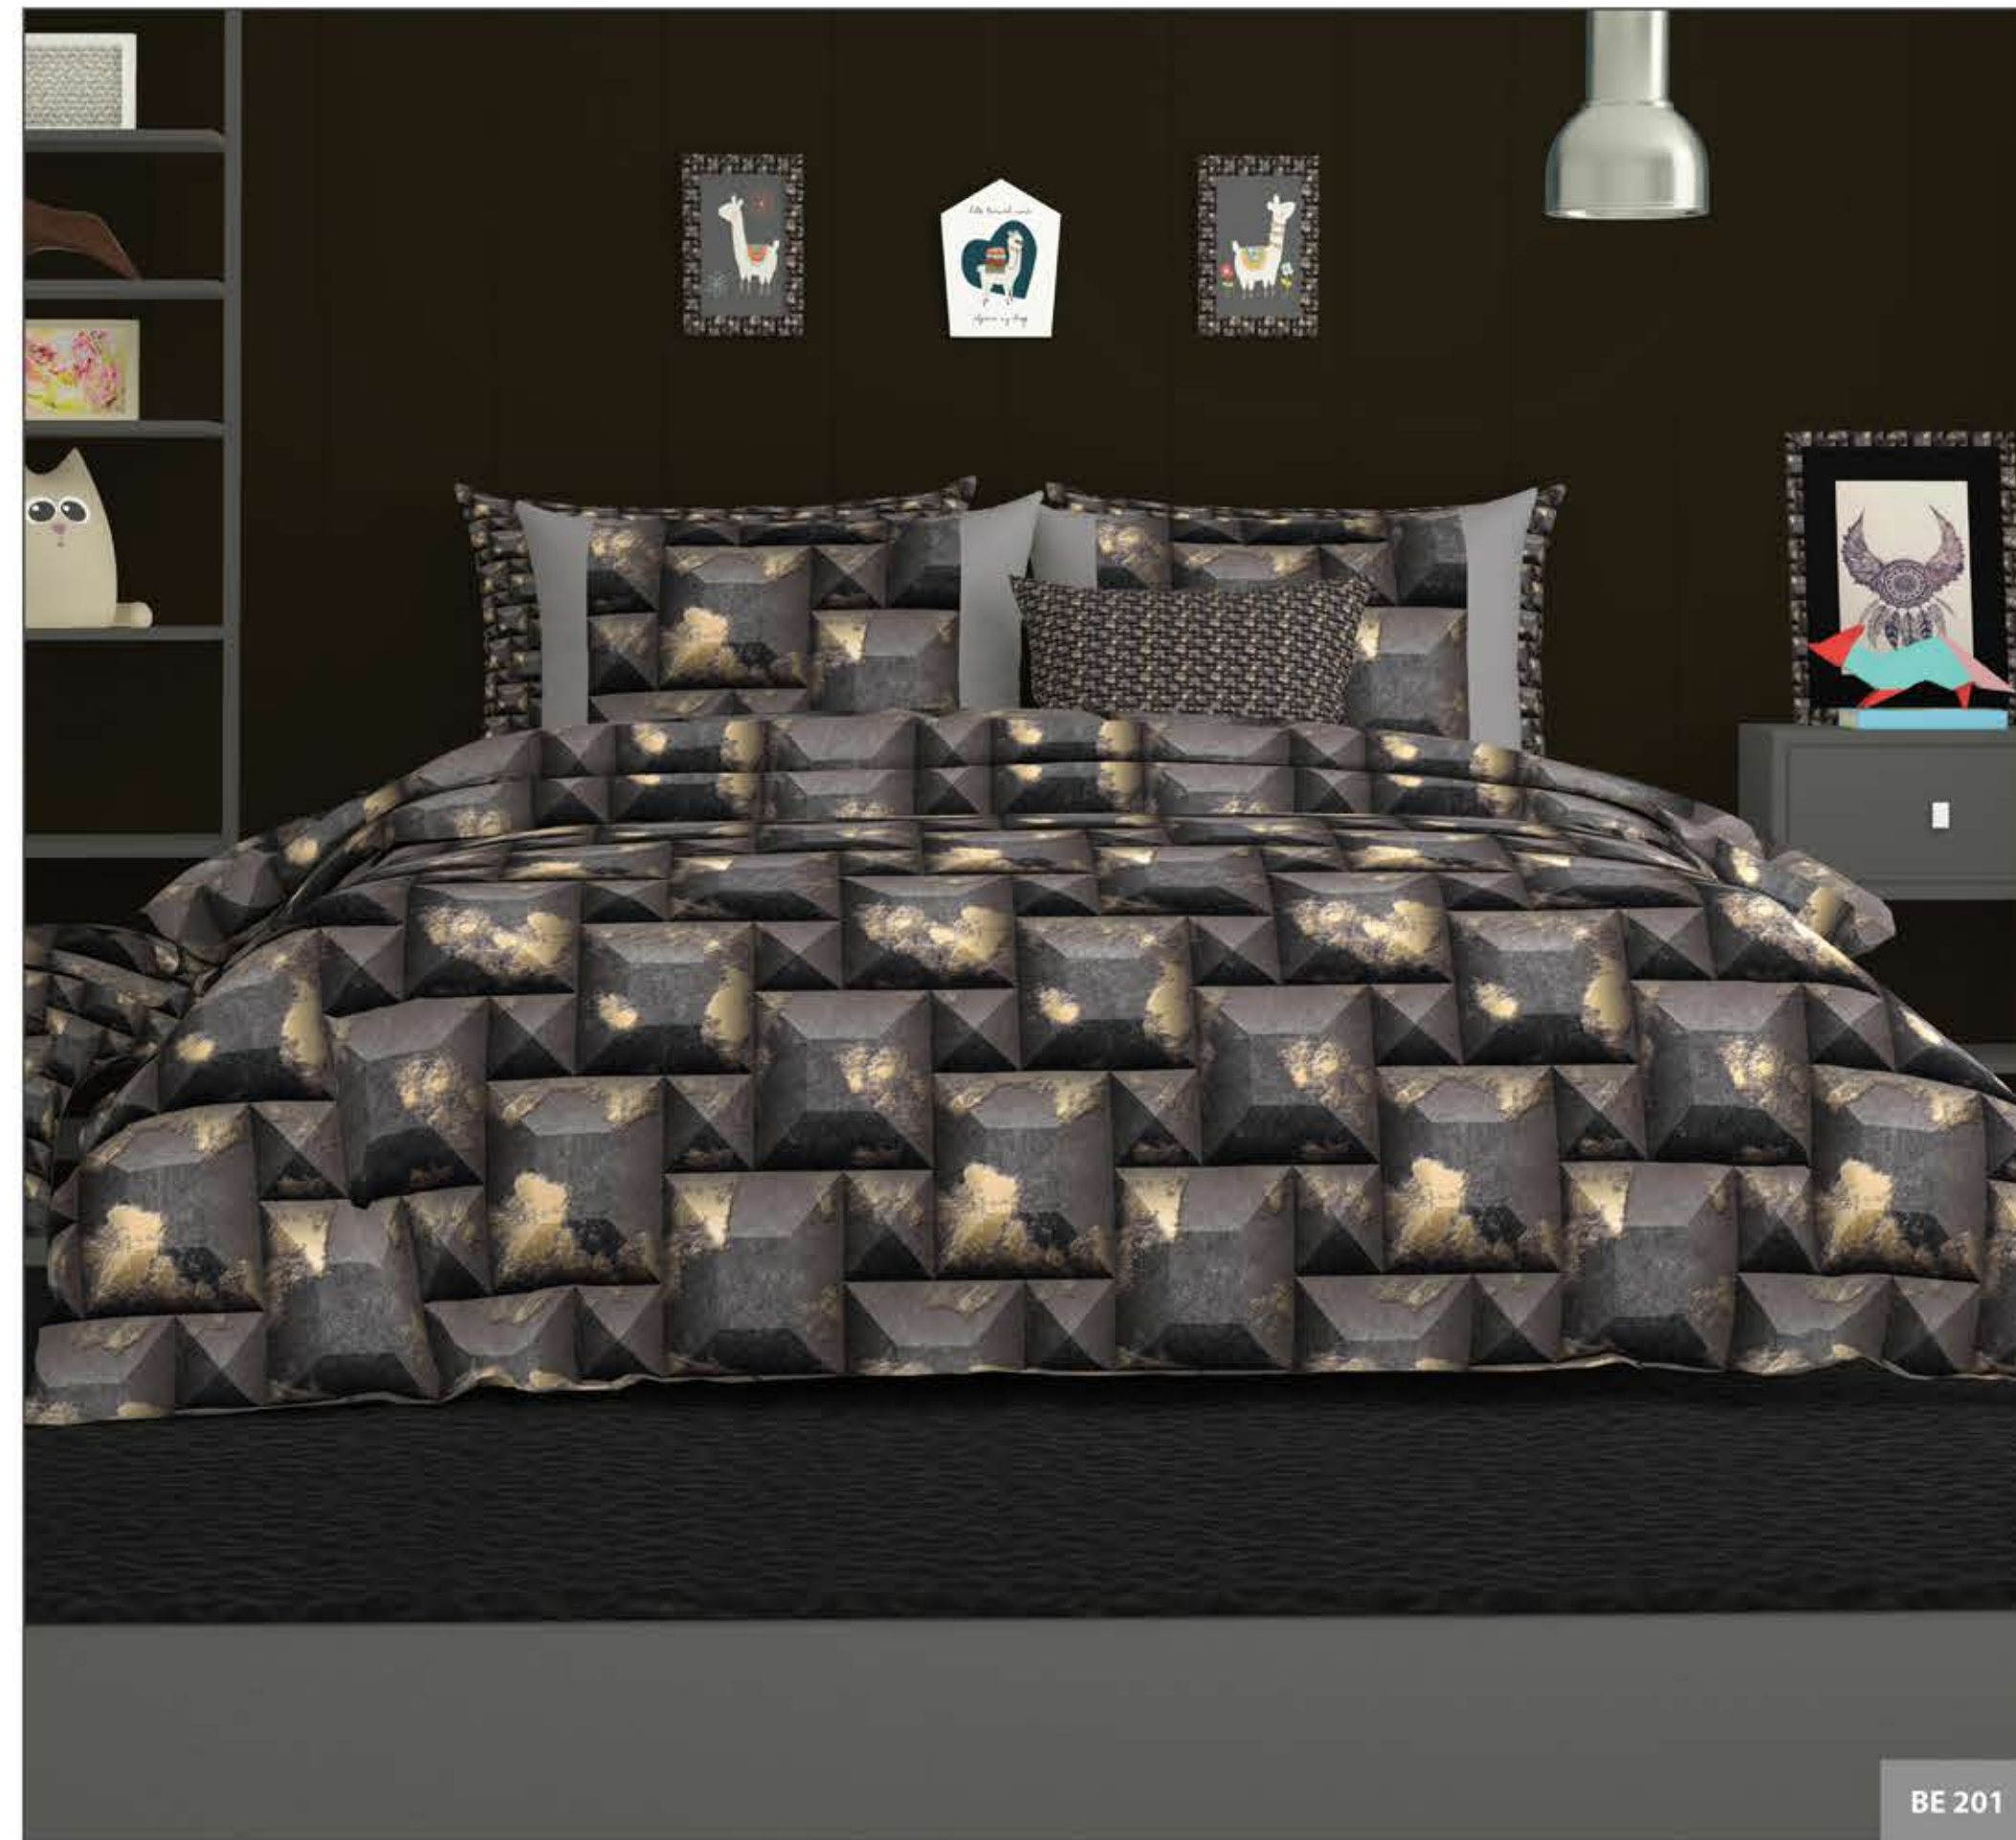

BE 201

Available in size :
One King Bed Sheet : 274cm x 274cm
Two Pillow Covers : 46cm x 68cm

MRP : Rs.3299/-