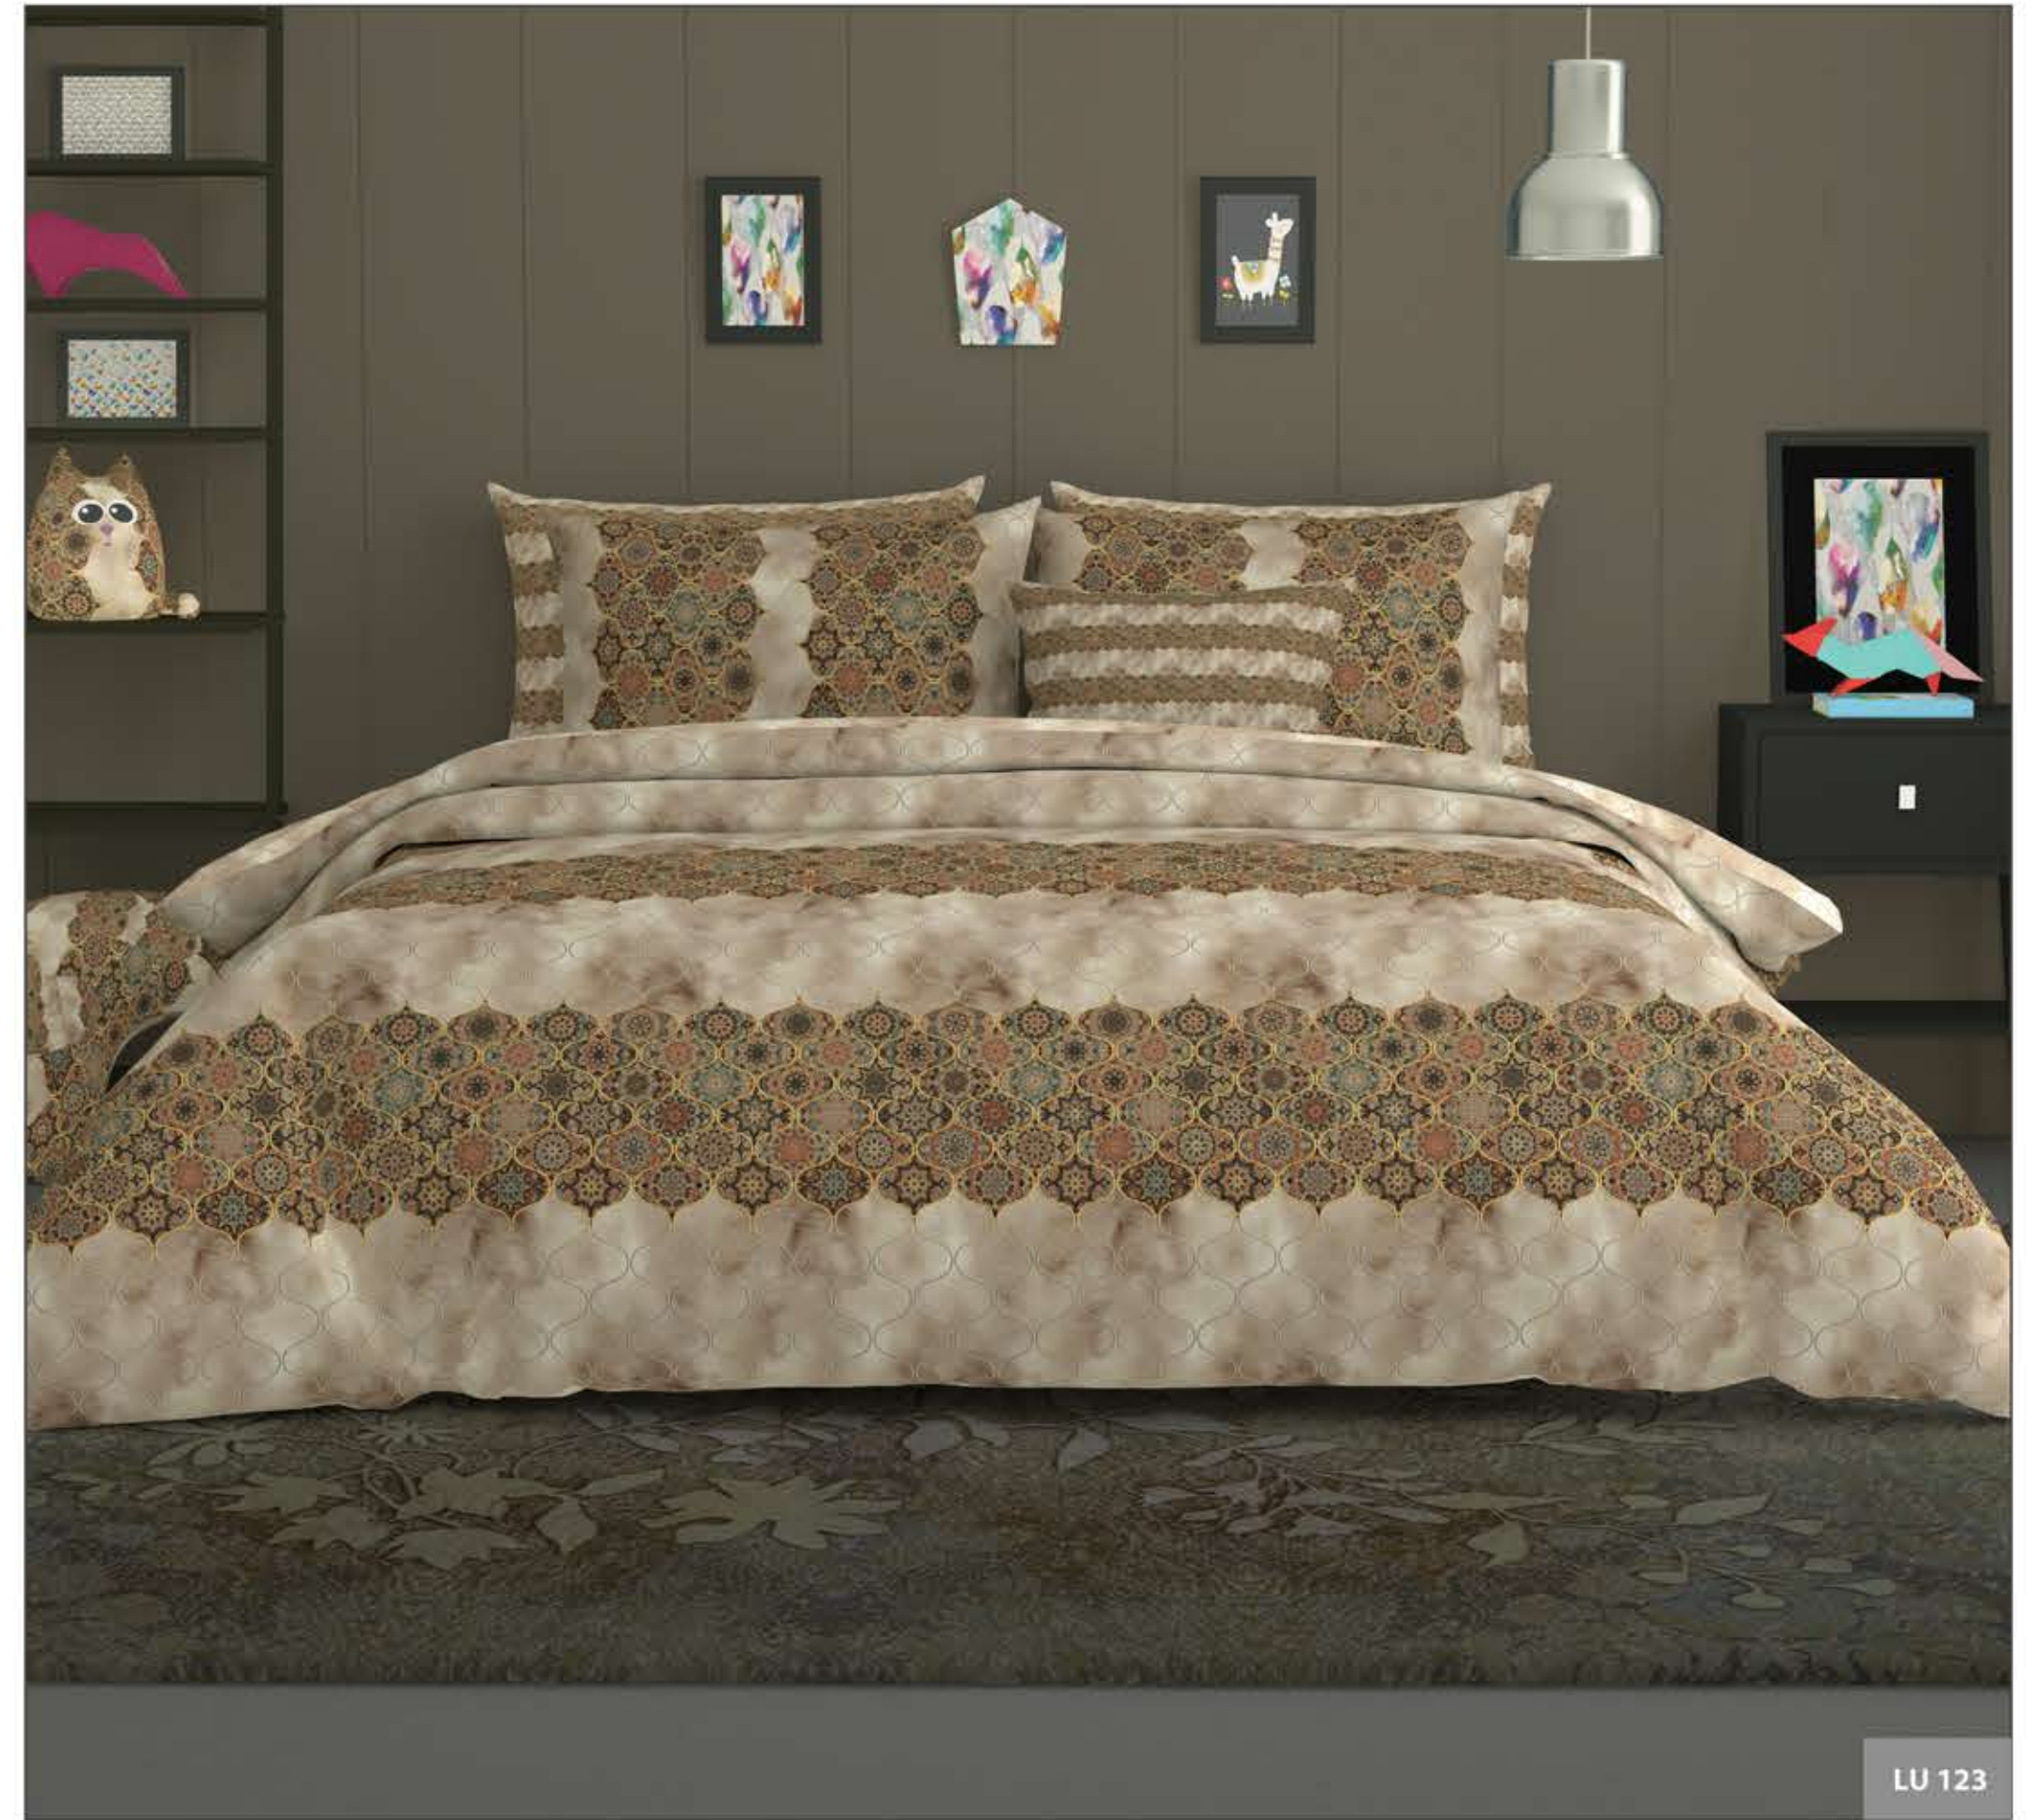

LU 118

Available in size :
 One King Bed Sheet : 274cm x 274cm
 Two Pillow Covers : 46cm x 68cm
 MRP : Rs.3999/-

LU 120

Available in size :
 One King Bed Sheet : 274cm x 274cm
 Two Pillow Covers : 46cm x 68cm
 MRP : Rs.3999/-

LU 119

Available in size :
 One King Bed Sheet : 274cm x 274cm
 Two Pillow Covers : 46cm x 68cm
 MRP : Rs.3999/-

LU 121

Available in size :
 One King Bed Sheet : 274cm x 274cm
 Two Pillow Covers : 46cm x 68cm
 MRP : Rs.3999/-

LU 122

Available in size : One King Bed Sheet : 274cm x 274cm MRP : Rs.3999/-
Two Pillow Covers : 46cm x 68cm

LU 123

Available in size : One King Bed Sheet : 274cm x 274cm MRP : Rs.3999/-
Two Pillow Covers : 46cm x 68cm