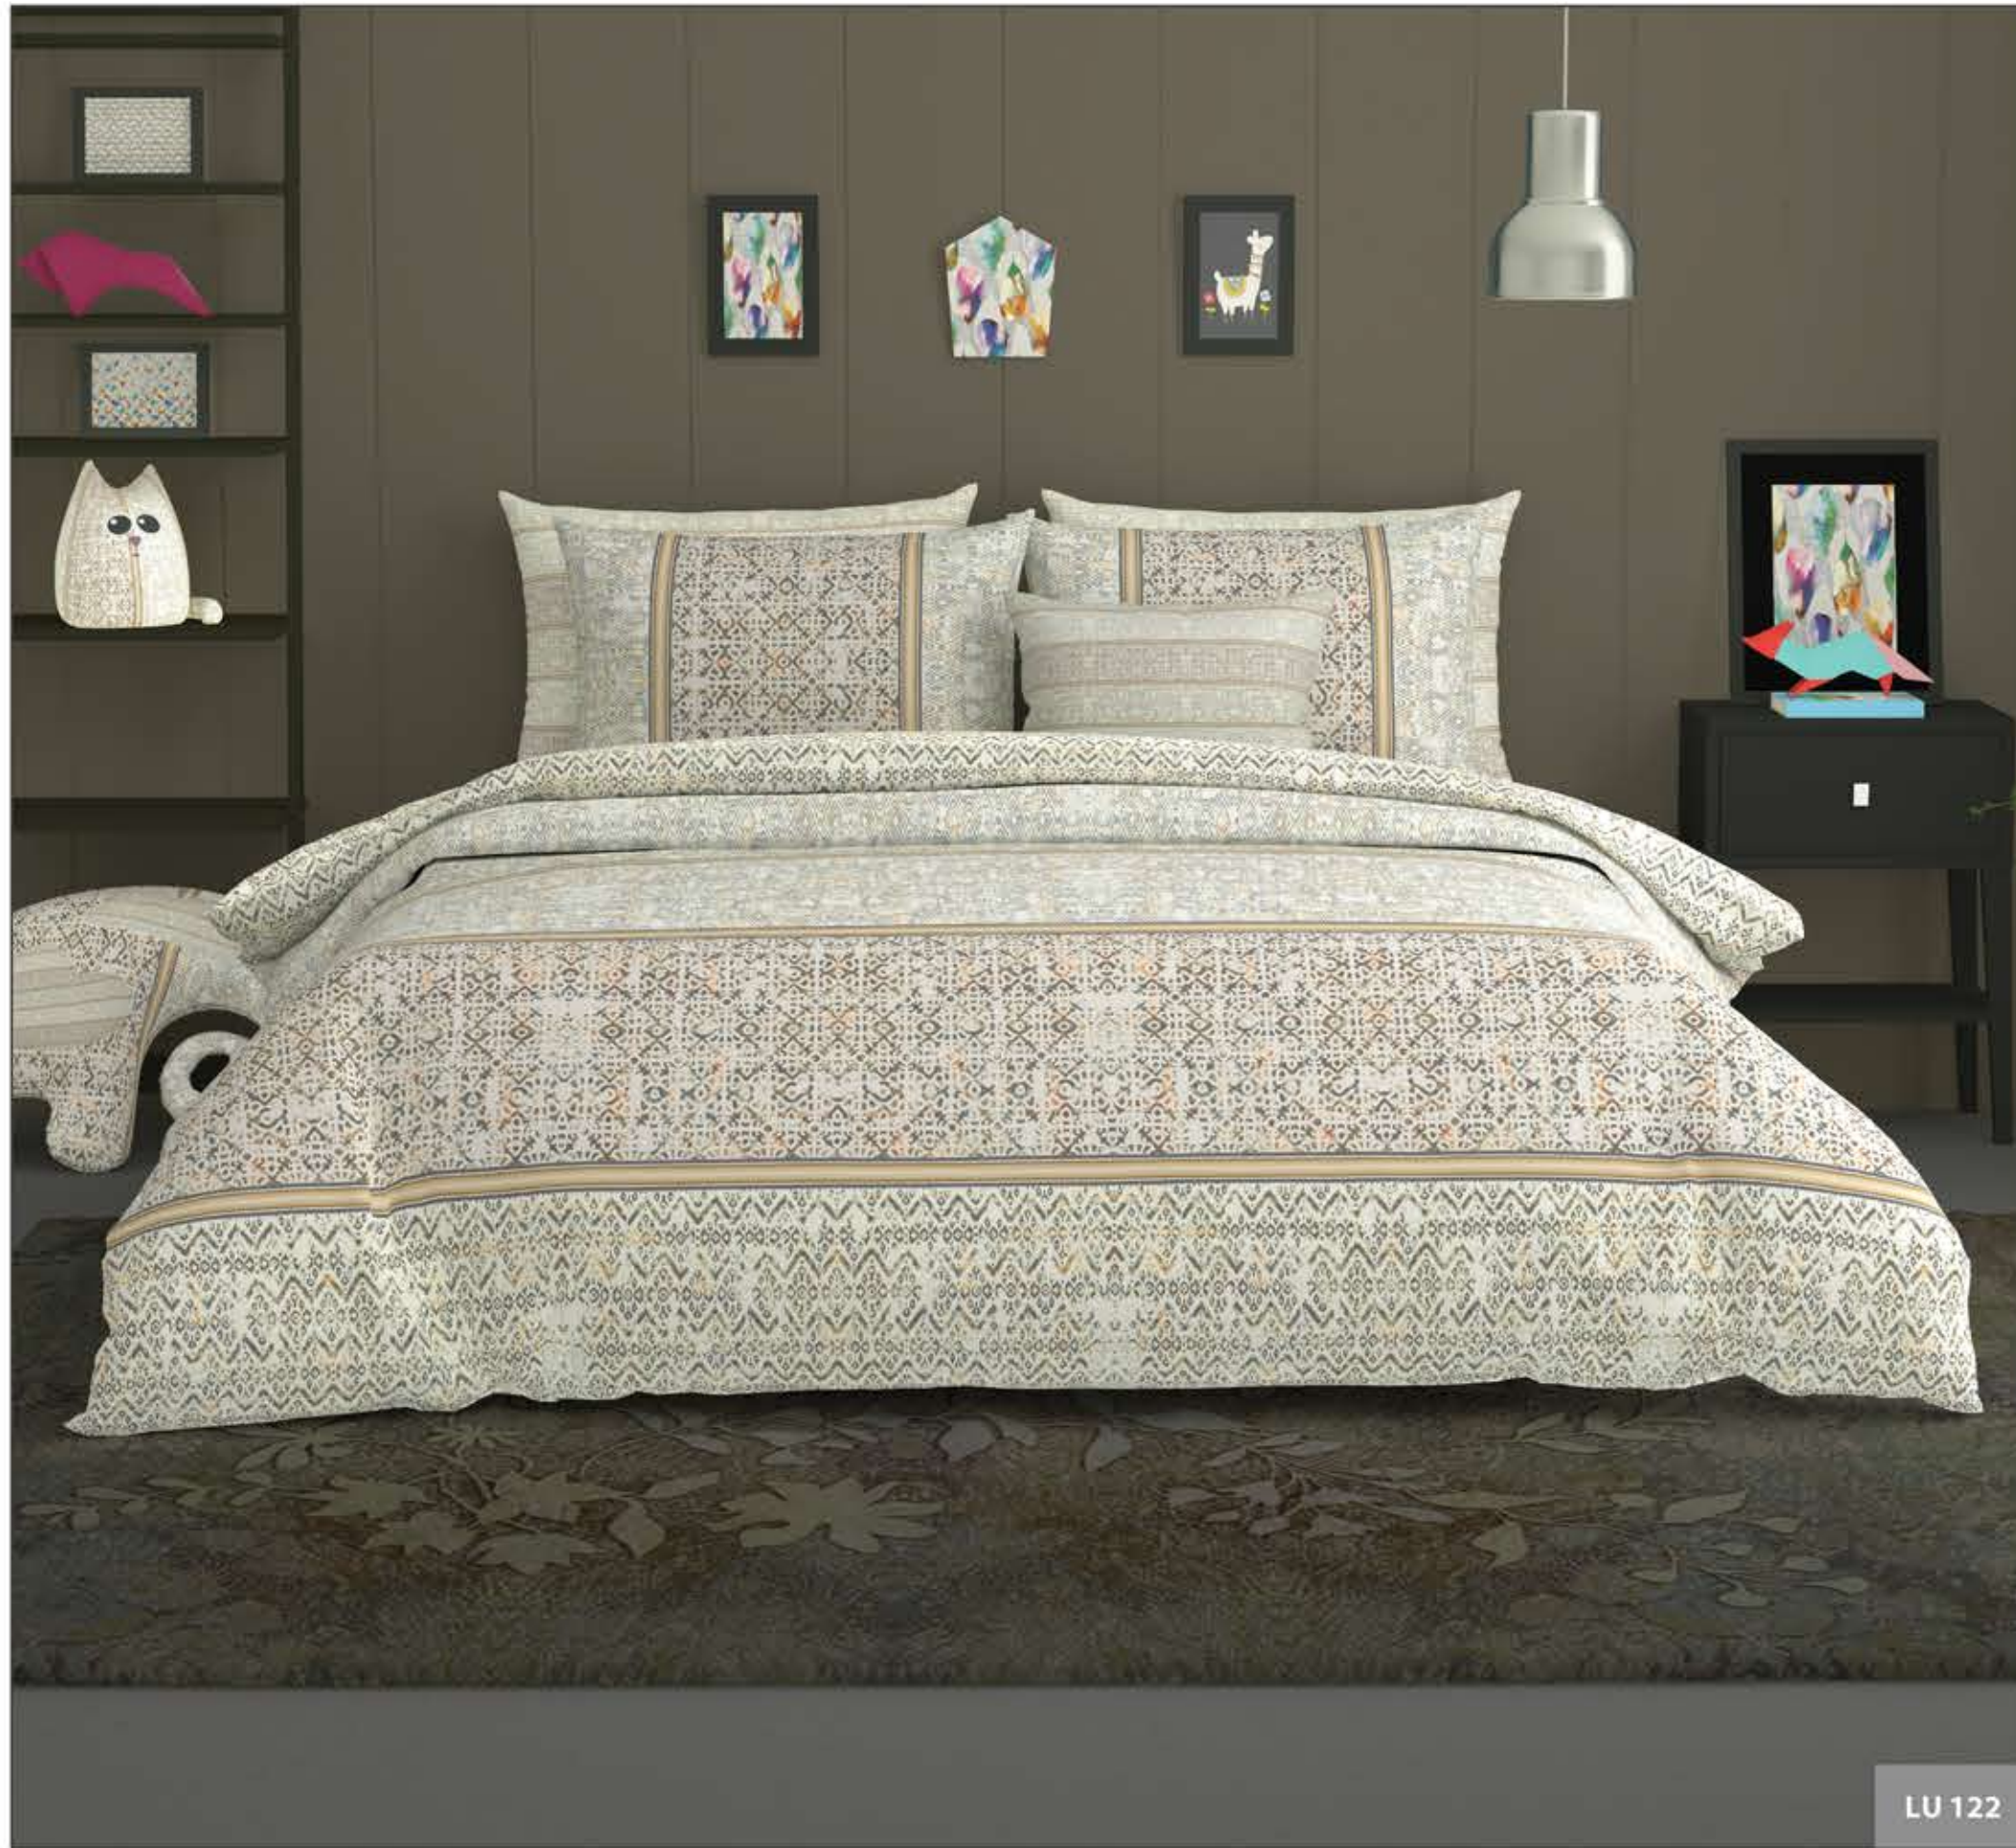

LU 115

Available in size :
One King Bed Sheet : 274cm x 274cm
Two Pillow Covers : 46cm x 68cm
MRP : Rs.3999/-

LU 117

Available in size :
One King Bed Sheet : 274cm x 274cm
Two Pillow Covers : 46cm x 68cm
MRP : Rs.3999/-

LU 118

Available in size :
 One King Bed Sheet : 274cm x 274cm
 Two Pillow Covers : 46cm x 68cm
 MRP : Rs.3999/-

LU 120

Available in size :
 One King Bed Sheet : 274cm x 274cm
 Two Pillow Covers : 46cm x 68cm
 MRP : Rs.3999/-

LU 119

Available in size :
 One King Bed Sheet : 274cm x 274cm
 Two Pillow Covers : 46cm x 68cm
 MRP : Rs.3999/-

LU 121

Available in size :
 One King Bed Sheet : 274cm x 274cm
 Two Pillow Covers : 46cm x 68cm
 MRP : Rs.3999/-